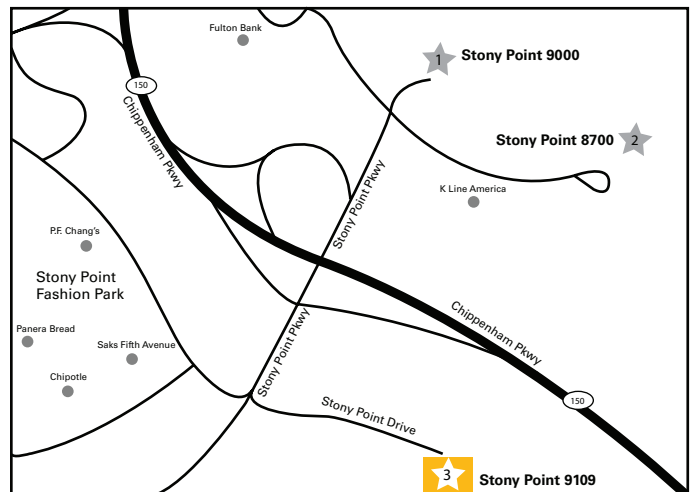

9109 Stony Point Drive
Richmond, Virginia 23235

Directions

Arriving by I-64 West from Williamsburg:

- Merge onto I-95 South via EXIT 190 on the left toward 5th Street/Downtown/Coliseum/Petersburg
- Merge onto VA-195 West/Downtown Expressway via EXIT 74A toward I-195 North (Portions toll)
- Keep left to take VA-146 West toward Powhite Parkway/VA-150/US-60/VA-288 (Portions toll)
- VA-146 West becomes VA-76 South/ Powhite Parkway South (Portions toll)

Directions continued on back

- Take the Forest Hill Avenue exit
- Keep right at the fork in the ramp
- Merge onto Forest Hill Avenue
- Merge onto VA-150 North/Chippenham Parkway North toward Parham Road
- Take the Stony Point Parkway exit toward Stony Point Fashion Park
- Turn slight right onto Stony Point Parkway
- Turn left onto Stony Point Drive
- 9109 Stony Point Drive is on the right

Arriving by I-95 North from Petersburg:

- Merge onto VA-150 North/Chippenham Parkway North via EXIT 67B toward US-60 West/US-360 West
- Take the Stony Point Parkway exit toward Stony Point Fashion Park
- Turn slight right onto Stony Point Parkway
- Turn left onto Stony Point Drive
- 9109 Stony Point is on the right

Arriving by I-95 South from Fredericksburg:

- Merge onto I-195 South via EXIT 79 toward Powhite Parkway/US-60/US-360 West
- Keep left to take VA-76 South toward Powhite Parkway /VA-150/US-60/US-360 (Portions toll)
- Take the Forest Hill Avenue exit
- Keep right at the fork in the ramp
- Merge onto Forest Hill Avenue
- Merge onto VA-150 North/Chippenham Parkway North toward Parham Road
- Take the Stony Point Parkway exit toward Stony Point Fashion Park
- Turn slight right onto Stony Point Parkway
- Turn left onto Stony Point Drive
- 9109 Stony Point Drive is on the right